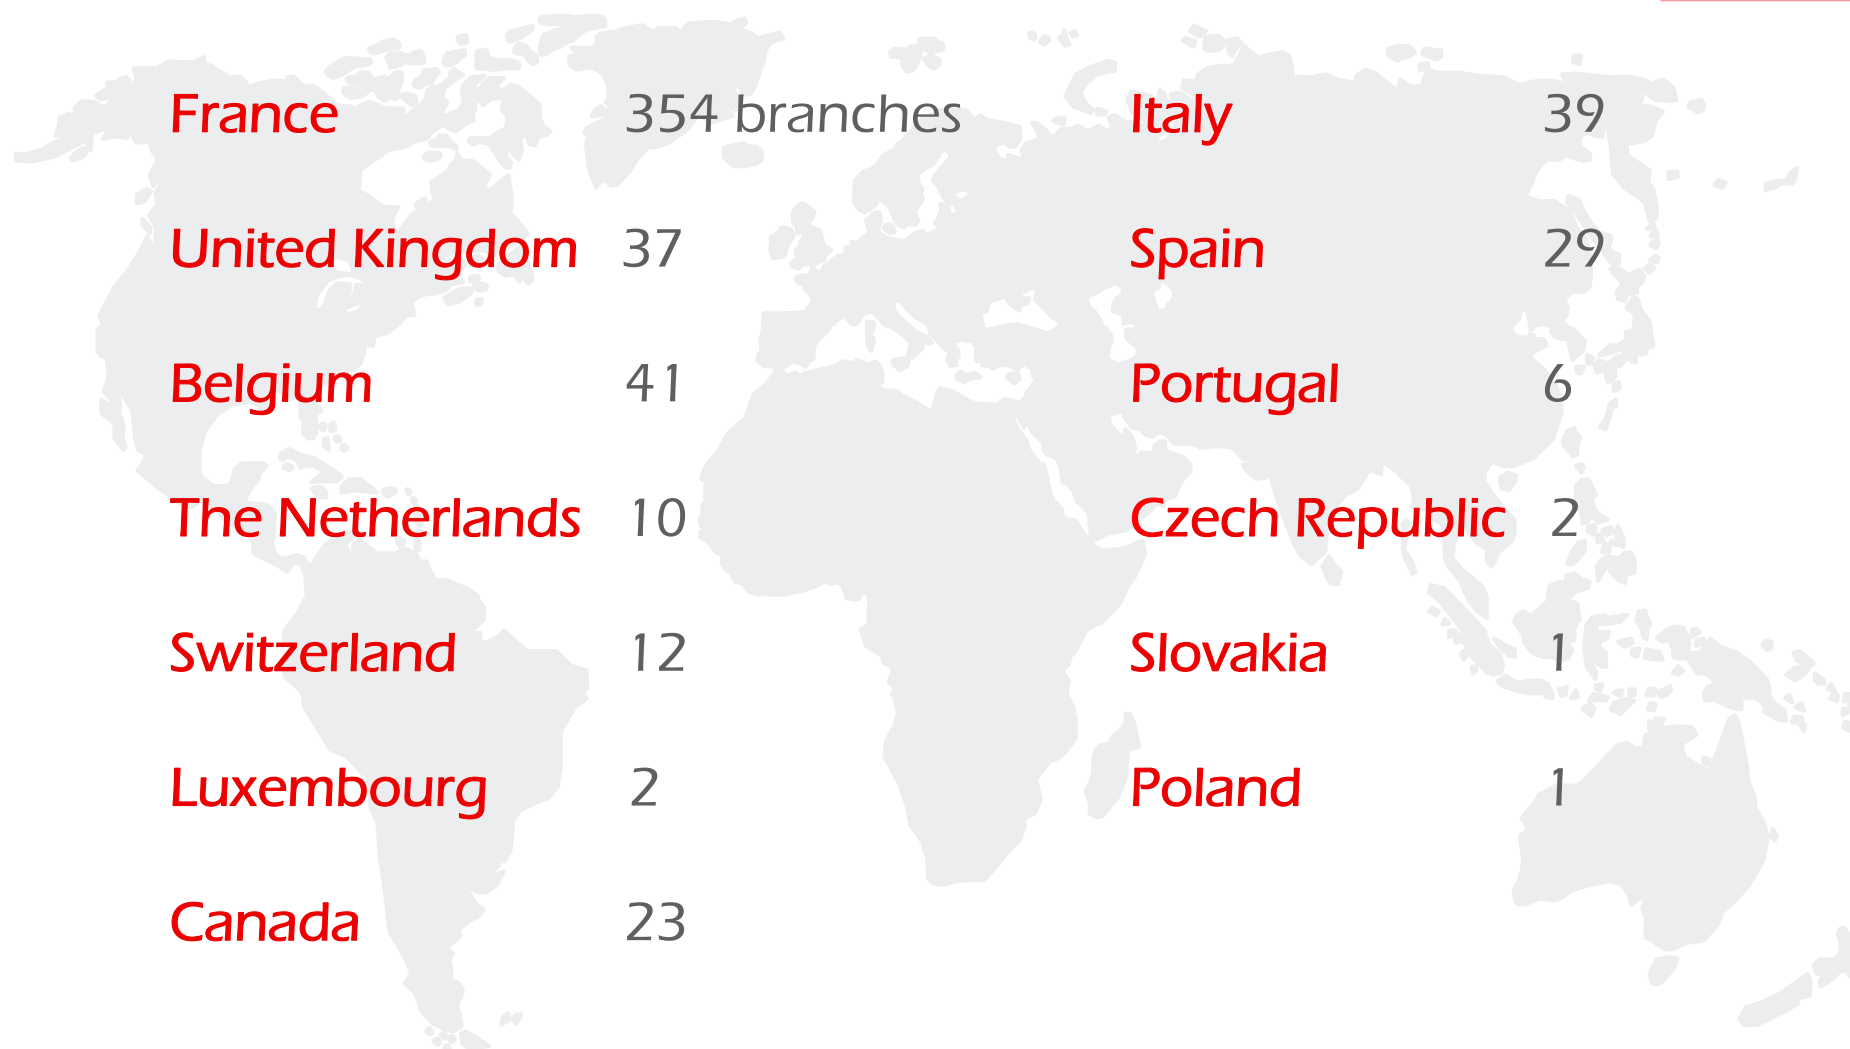

SYNERGIE Overview

▶ 6th largest recruiter in Europe

- ▶ 13 countries
- ▶ 556 branches
- ▶ 2,000 permanent staff
- ▶ 41,000 temporary workers daily placed
- ▶ 75,000 clients

▶ A multi-specialist HR provider

- ▶ 354 branches - national coverage
- ▶ 4th largest recruiter in France
- ▶ TO 2009 : €625 million
- ▶ TO 2009 end Q3 : €460 million
- ▶ TO 2010 end Q3 : €535 million => +16%
- ▶ 750 000 temporary workers registered
- ▶ Over 115 000 Temporary workers placed in 2009
- ▶ 4 brands
 - ▶ Synergie
 - ▶ Aile Médicale
 - ▶ Eurydice Partners
 - ▶ Intersearch
- ▶ A multi-specialist HR provider
 - ▶ Temporary Labour
 - ▶ Permanent placement
 - ▶ InHouse services
 - ▶ Outplacement
 - ▶ Senior & disabled programs