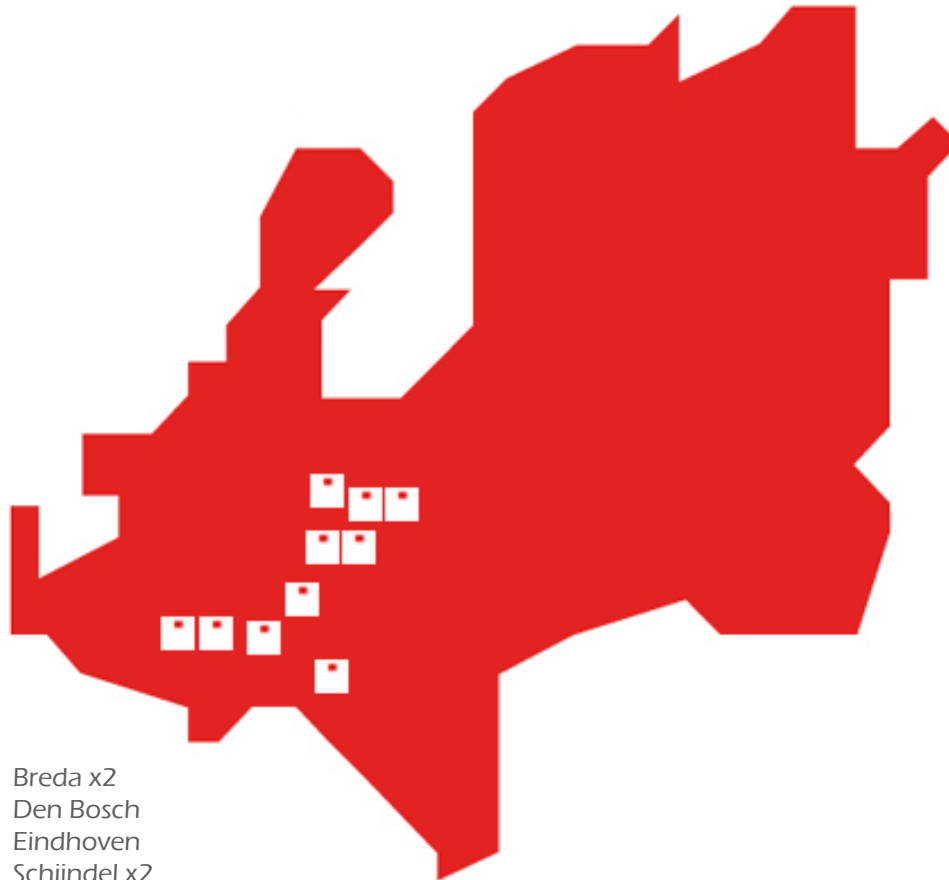

www.synergie-belgium.be

SYNERGIE in the Netherlands

Breda x2
Den Bosch
Eindhoven
Schijndel x2
Uden x2
Tilburg
Wijchen

- ▶ 10 branches
- ▶ SYNERGIE operates under the Brand **ADR**
- ▶ TO 2009 : €19,8 million
- ▶ TO 2009 end Q3 : €15 million
- ▶ TO 2010 end Q3 : €18 million => +20%
- ▶ 2 brands
 - ▶ ADR Transportdiensten : **specialized HR supplier**
Specialist of transportation HR solutions
 - ▶ ADR Ultzendbureau : **generalist HR supplier**
EU recruitment
- ▶ A **multi-specialist** HR provider
 - ▶ Temporary Labour
 - ▶ Permanent Recruitment
- ▶ An **International sourcing** specialist