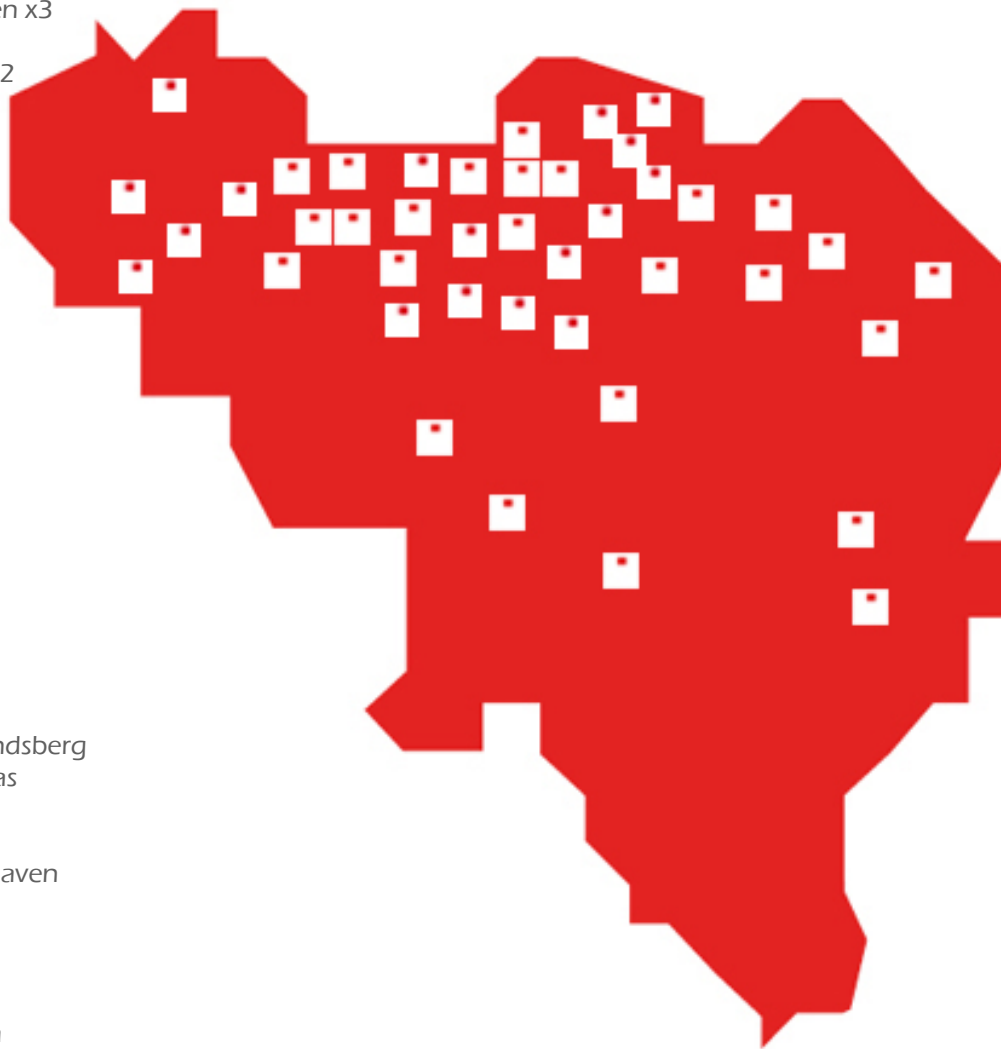

SYNERGIE Belgium

Aarschot
Antwerpen x3
Beringen
Beveren x2
Boom
Bornem
Brugge
Charleroi
Deinze
Evergem
Geel
Genk
Gent x3
Hasselt
Herentals
Kortrijk
Liège
Lokeren
Mechelen
Merksem
Namur
Nivelles
Roeselare
Schoten
Sint-Amandsberg
Sint-Niklaas
Turnhout
Verviers
Waaslandhaven
Waregem
Wavre
Wetteren
Wilrijk
Zaventem
Zwijndrecht

▶ 41 branches and InHouse locations

▶ 5th largest recruiter in Belgium

▶ Leader in Flanders

▶ Logistics expert

▶ TO 2009 : €85,6 million

▶ TO 2009 end Q3 : €62 million

▶ TO 2010 end Q3 : €89 million => +44%

▶ 5 brands

▶ Synergie Interim

▶ Synergie Careers

▶ Synergie Interim Office

▶ Synergie Interim Security

▶ Synergie Training / LOGAN

▶ A multi-specialist HR provider

▶ Temporary Labour

▶ Permanent Recruitment

▶ Training

▶ InHouse services

▶ Master Vendor solutions