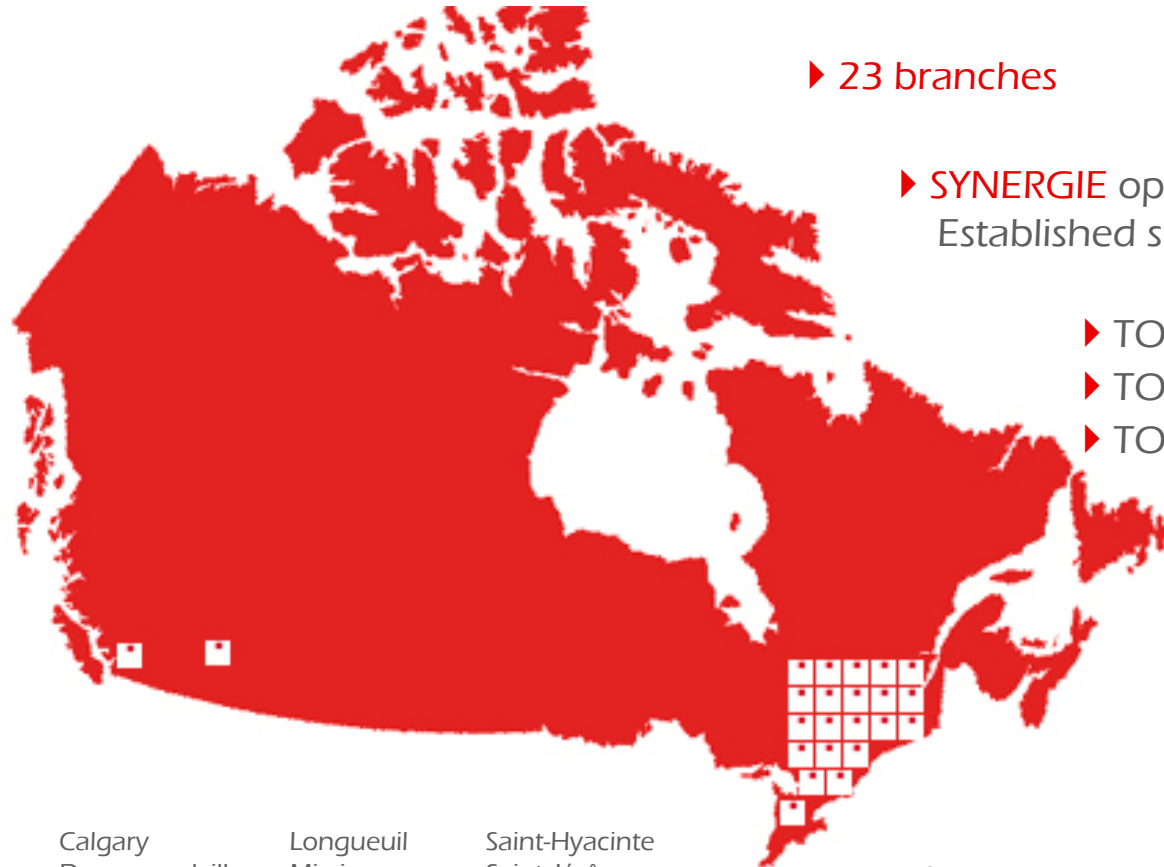

International Recruitment
Wistaston Road - Crewe - Cheshire
UK - CW2 7RL

Tel: +44 (0) 1270 213113
Fax: +44 (0) 1270 502699
E-mail: info@advancepersonnel.co.uk

www.advancepersonnel.co.uk

SYNERGIE in Canada